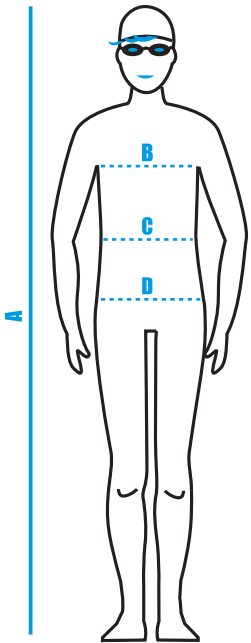

JUNIOR

SWIMWEAR RANGE BODY MEASURES / SIZING SYSTEM

TRAINING

BOY

POINTS	(cm)	BODY MEASURES							
A	Height	90	98	110	116	128	140	152	164
B	Chest	49	51	53	55	60	70	77	85
C	Waist	49	50	51	55	59	63	67	71
D	Hips	50	55	60	65	70	75	80	85
WATERWEAR POOL SIZE RANGE									
F/I		1-2	2-3	4-5	6-7	8-9	10-11	12-13	14-15
USA		2T	3T	4T	22	24	26	28	29
UK		19	20	21	22	24	26	28	29
D		92	98	110	116	128	140	152	164
AUS		1-2	2-3	4-5	6	8	10	12	14

GIRL

POINTS	(cm)	BODY MEASURES							
A	Height	90	98	110	116	128	140	152	164
B	Chest	49	51	53	55	60	65	70	75
C	Waist	49	50	51	53	55	57	59	60
D	Hips	50	55	60	65	70	75	80	85
WATERWEAR POOL SIZE RANGE									
F/I		1-2	2-3	4-5	6-7	8-9	10-11	12-13	14-15
USA		2T	3T	4T	22	24	26	28	29
UK		19	20	21	22	24	26	28	29
D		92	98	110	116	128	140	152	164
AUS		1-2	2-3	4-5	6	8	10	12	14