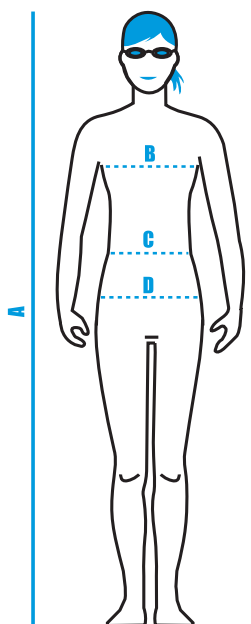

JUNIOR

SWIMWEAR RANGE BODY MEASURES / SIZING SYSTEM

TRAINING

BOY

POINTS	(cm)	BODY MEASURES							
A	Height	90	98	110	116	128	140	152	164
B	Chest	49	51	53	55	60	70	77	85
C	Waist	49	50	51	55	59	63	67	71
D	Hips	50	55	60	65	70	75	80	85
WATERWEAR POOL SIZE RANGE									
F/I		1-2	2-3	4-5	6-7	8-9	10-11	12-13	14-15
USA		2T	3T	4T	22	24	26	28	29
UK		19	20	21	22	24	26	28	29
D		92	98	110	116	128	140	152	164
AUS		1-2	2-3	4-5	6	8	10	12	14

GIRL

POINTS	(cm)	BODY MEASURES							
A	Height	90	98	110	116	128	140	152	164
B	Chest	49	51	53	55	60	65	70	75
C	Waist	49	50	51	53	55	57	59	60
D	Hips	50	55	60	65	70	75	80	85
WATERWEAR POOL SIZE RANGE									
F/I		1-2	2-3	4-5	6-7	8-9	10-11	12-13	14-15
USA		2T	3T	4T	22	24	26	28	29
UK		19	20	21	22	24	26	28	29
D		92	98	110	116	128	140	152	164
AUS		1-2	2-3	4-5	6	8	10	12	14